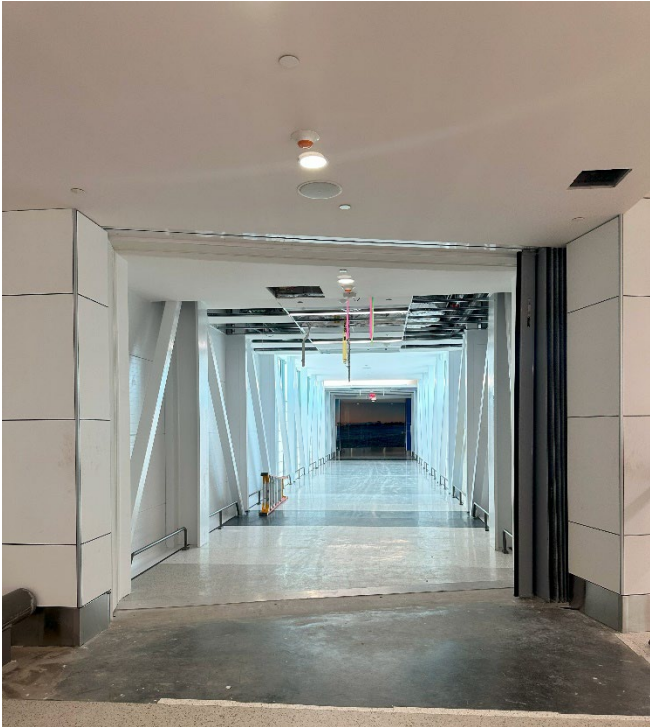

Mickey Leland International Terminal

George Bush Intercontinental Airport

PROJECT TYPE

Aviation

MANUFACTURER

McKeon Door Company

PRODUCT

Side Folding Accordion Fire Shutters

(1) 13' W x 10' 6" H Model AC8800CP-G with Egress &

(1) 12' W x 7' 3" H Model AC8800-G with Egress

ARCHITECT

Fentress Architects

STOA Architects

Smith & Company Architects

GENERAL CONTRACTOR

Austin Gilbane JV

CLIENT

Houston Airport System

LOCATION

Houston, Texas

PHOTOGRAPHY

Griesenbeck

COMPLETION

2024

OBJECTIVE

To protect building occupants from the spread of fire and smoke into the corridor connecting the new portion of the international terminal to an existing terminal.

BACKGROUND

Austin Commercial and Gilbane Building Company opened a joint venture to tackle much-needed improvements at IAH. For this phase, the Houston Airport System focused on updating the original Mickey Leland International Terminal which opened in 1990 and now serves almost 2.5M passengers annually. To maintain the open space design of the new terminal, the City of Houston required fire-rated accordion systems at both ends of the adjoining corridor.

SOLUTION

Griesenbeck solved the area separation challenge by providing 3-hour-rated UL-10B side-acting accordion fire shutters with ADA-compliant egress. The shutters deploy automatically by an alarm trigger allowing occupants to get to safety through use of push paddle exit devices on either side of the shutters. During a power failure, the system continues to protect occupants through use of an integrated D/C-power-operated battery backup. Once the fire alarm is cleared, the system automatically resets.

RESULT

The incorporation of these fire shutter systems offer peace of mind should an emergency happen but allow maximum use of space to allow increased passenger traffic to flow through during normal operations.

For design assistance or information on your next project visit <https://www.griesenbeck.com/> or call 713.781.3287.

Griesenbeck Architectural Products, Inc.
6160 Westview Drive | Houston, TX 77055
www.griesenbeck.com | © Copyright 2020