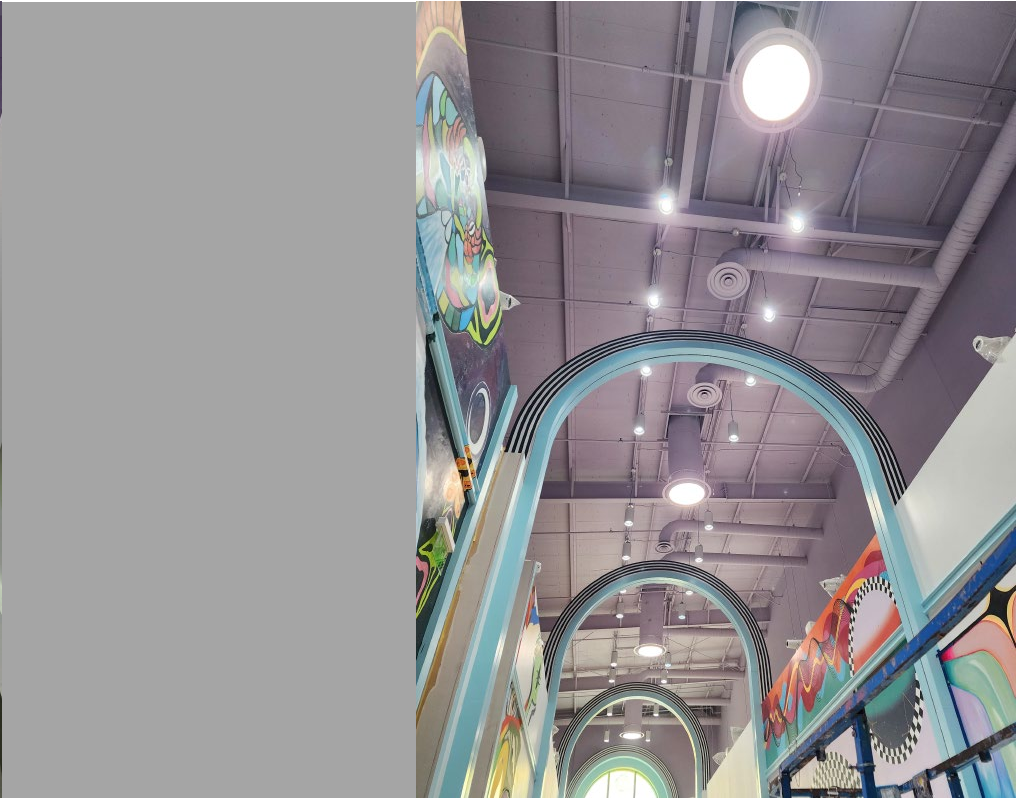

Meow Wolf

Daylighting